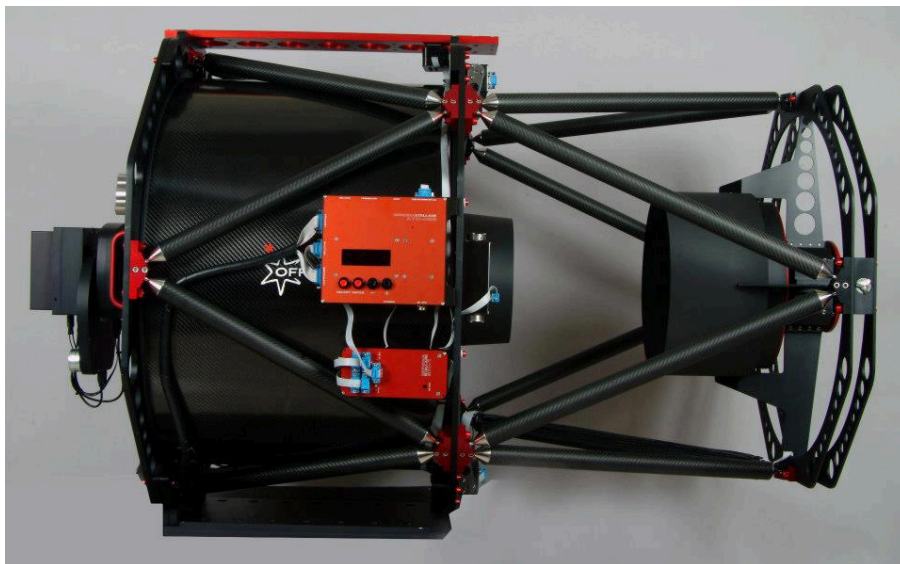

Name of research institute or organization:

**Center for Space and Habitability, Universität Bern**

Title of project:

Stellarium Gornergrat

Project leader and team:

Prof. Kathrin Altwegg, University of Bern  
Michael Affolter, University of Bern  
Prof. Didier Queloz, University of Geneva

Project description:

The center for Space and Habitability, University of Bern and the Institute for Astronomy, University of Geneva are establishing an astronomical observation facility for schools on the Gornergrat. The goal of this project is to make available several telescopes, the largest having 60cm diameter, to be used by Swiss schools for astronomical observations by remote control. While the hardware on the Gornergrat was paid for by the Burgergemeinde Zermatt, the installation of all necessary equipment as well as of the hardware related remote control is the responsibility of the University of Bern. The University of Geneva is responsible for the “astronomical” part including pedagogical modules for teachers. Currently the dome has been prepared to accommodate the telescopes and has been upgraded to accommodate also visitors on the Gornergrat for guided astronomical tours. The telescopes are being tested with the mount and the software at the University of Bern. It is planned to install all hardware on the Gornergrat during April 2013. The first modules should be ready by summer 2013 and test classes can then start using these modules and the telescopes. The full operation is planned to start by summer 2014.

*RiLA 600 (Riccardi large Astrograph 600mm F/3.7)!*

Key words:

---

Telescope  
Astronomy for schools

Internet data bases:

---

<https://www.facebook.com/stellariumgornergrat>

Collaborating partners/networks: